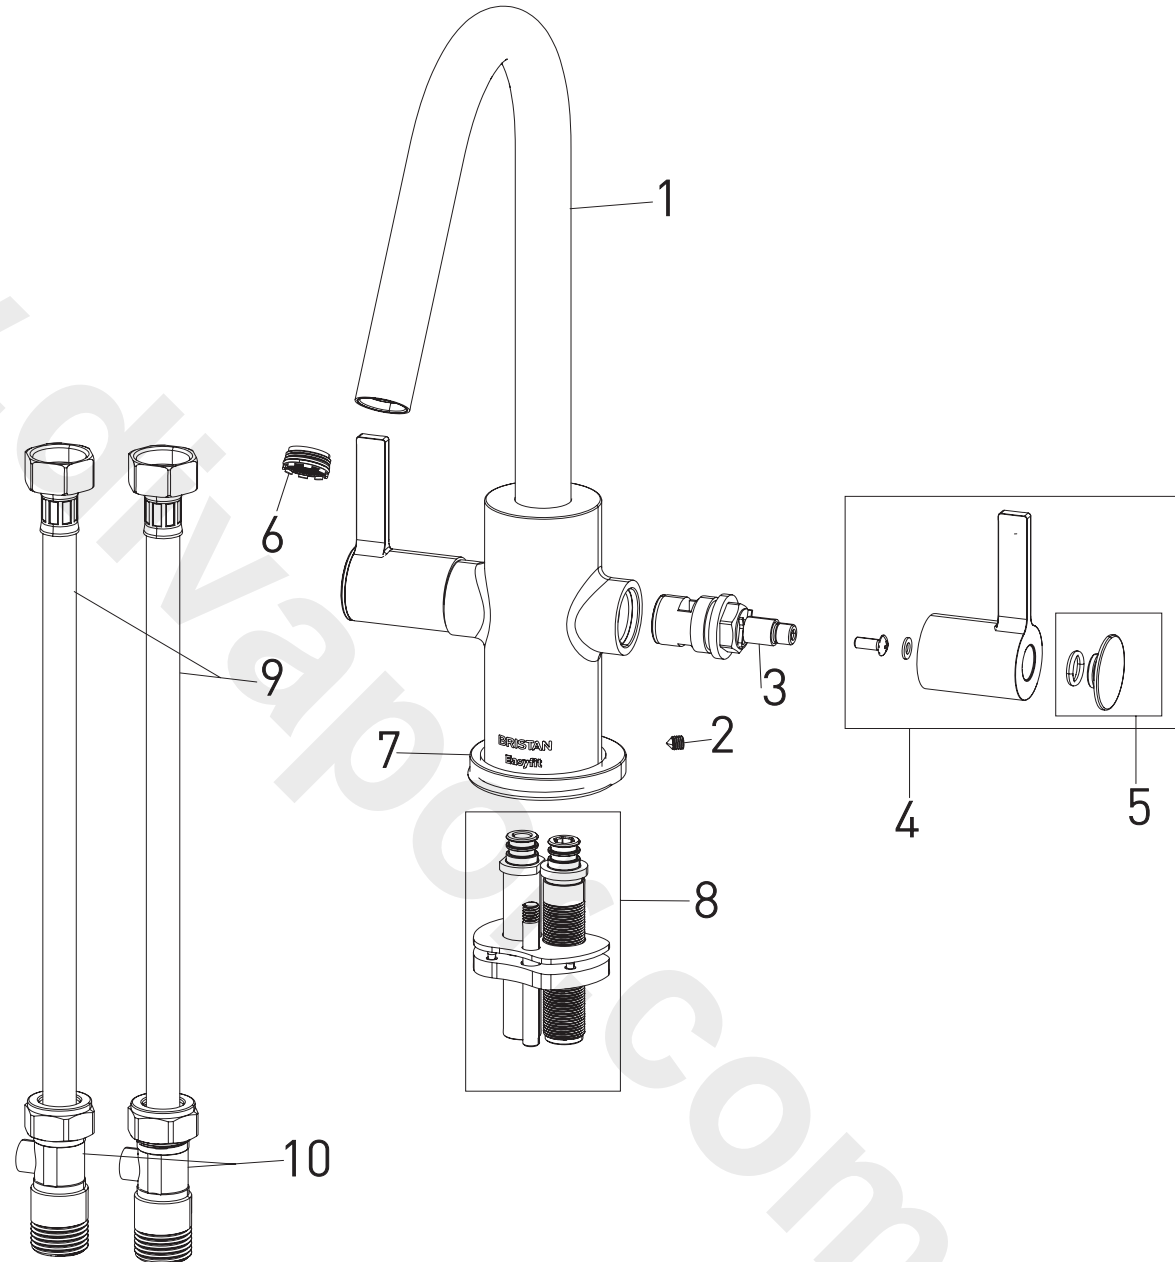

Product Code: CSH EFSNK C

Revision: D3

1	Spout Assembly
2	Grub Screw
3	Valve
4	Handle Assembly
5	Indice and Washer
6	Flow Straightener
7	Plinth
8	EasyFit Base
9	Flexible Tails
10	Isolation Valve